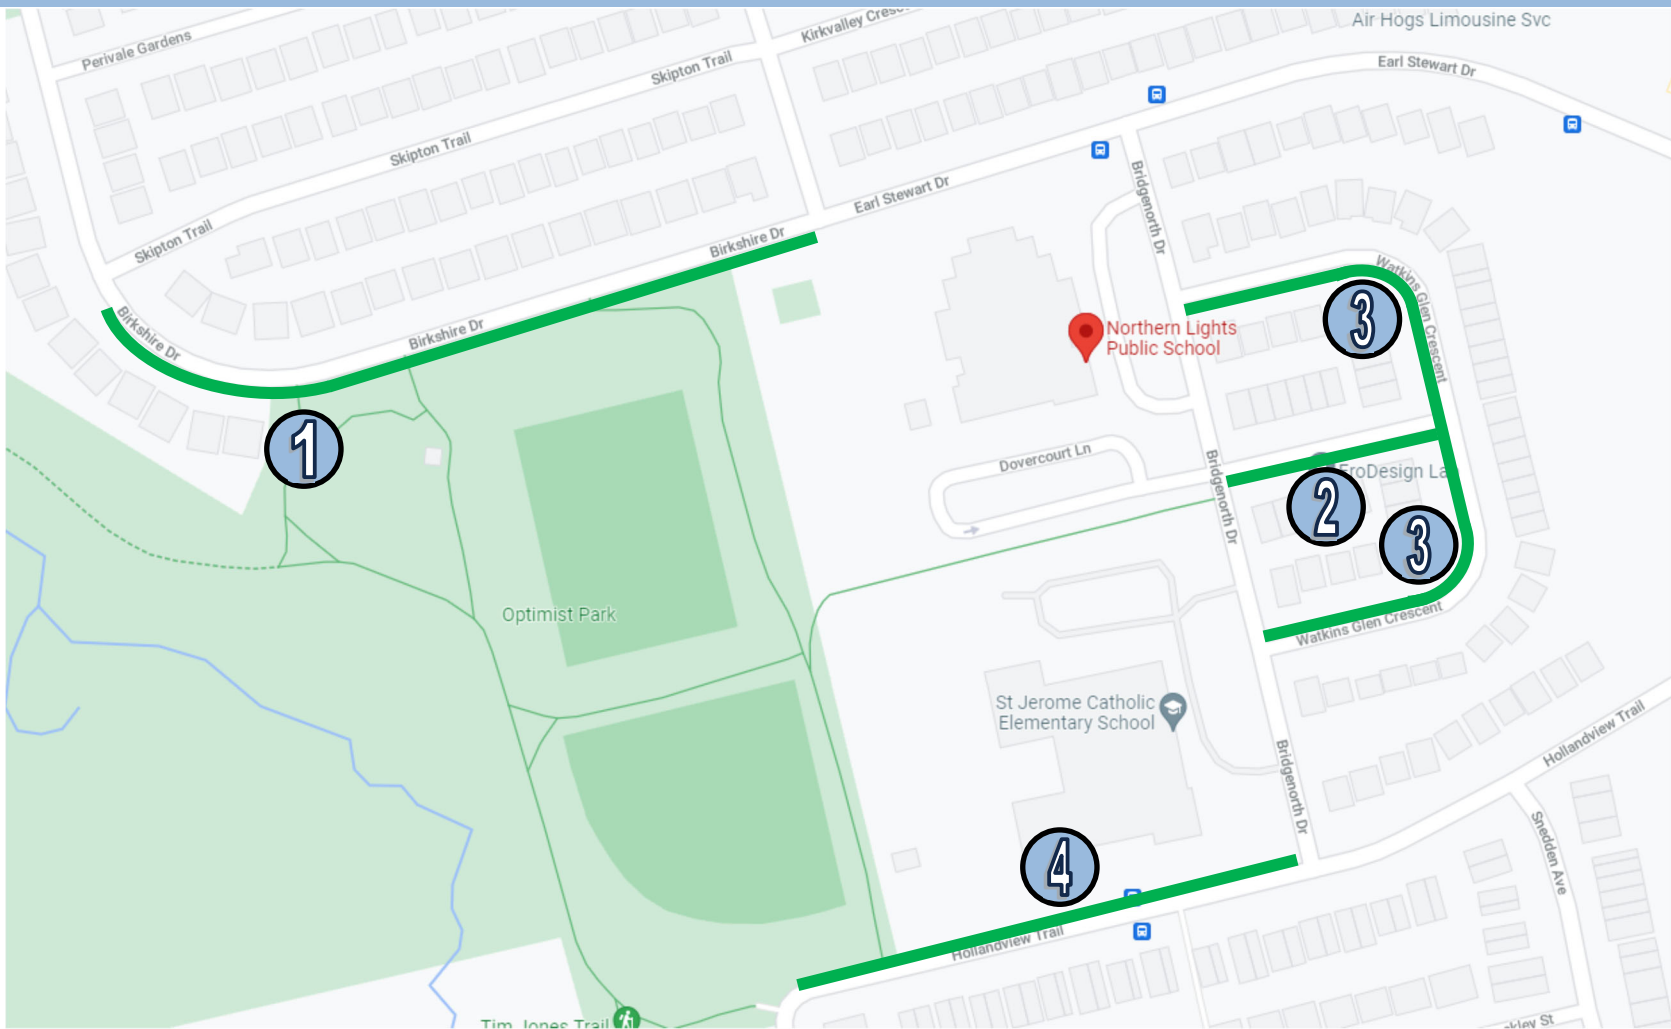

Legal Street Parking Near NLPS

There are a number of legal parking spaces available on streets in the surrounding the NLPS community where you can park and then walk a short distance to school. Parking is available in the following locations:

- 1) North of the school on the **south side of Birkshire Dr., west of Gateway Drive;**
- 2) West of the school on the **south side of Dovercourt Lane,**
- 3) West of the school and on **the sides of Watkins Glen Crescent located closest to the school (south, east and west respectively);**
- 4) South of the school on the other side of St. Jerome C.E.S, there is parking available on the **north side of Hollandview Trail, west of Bridgenorth Dr.**